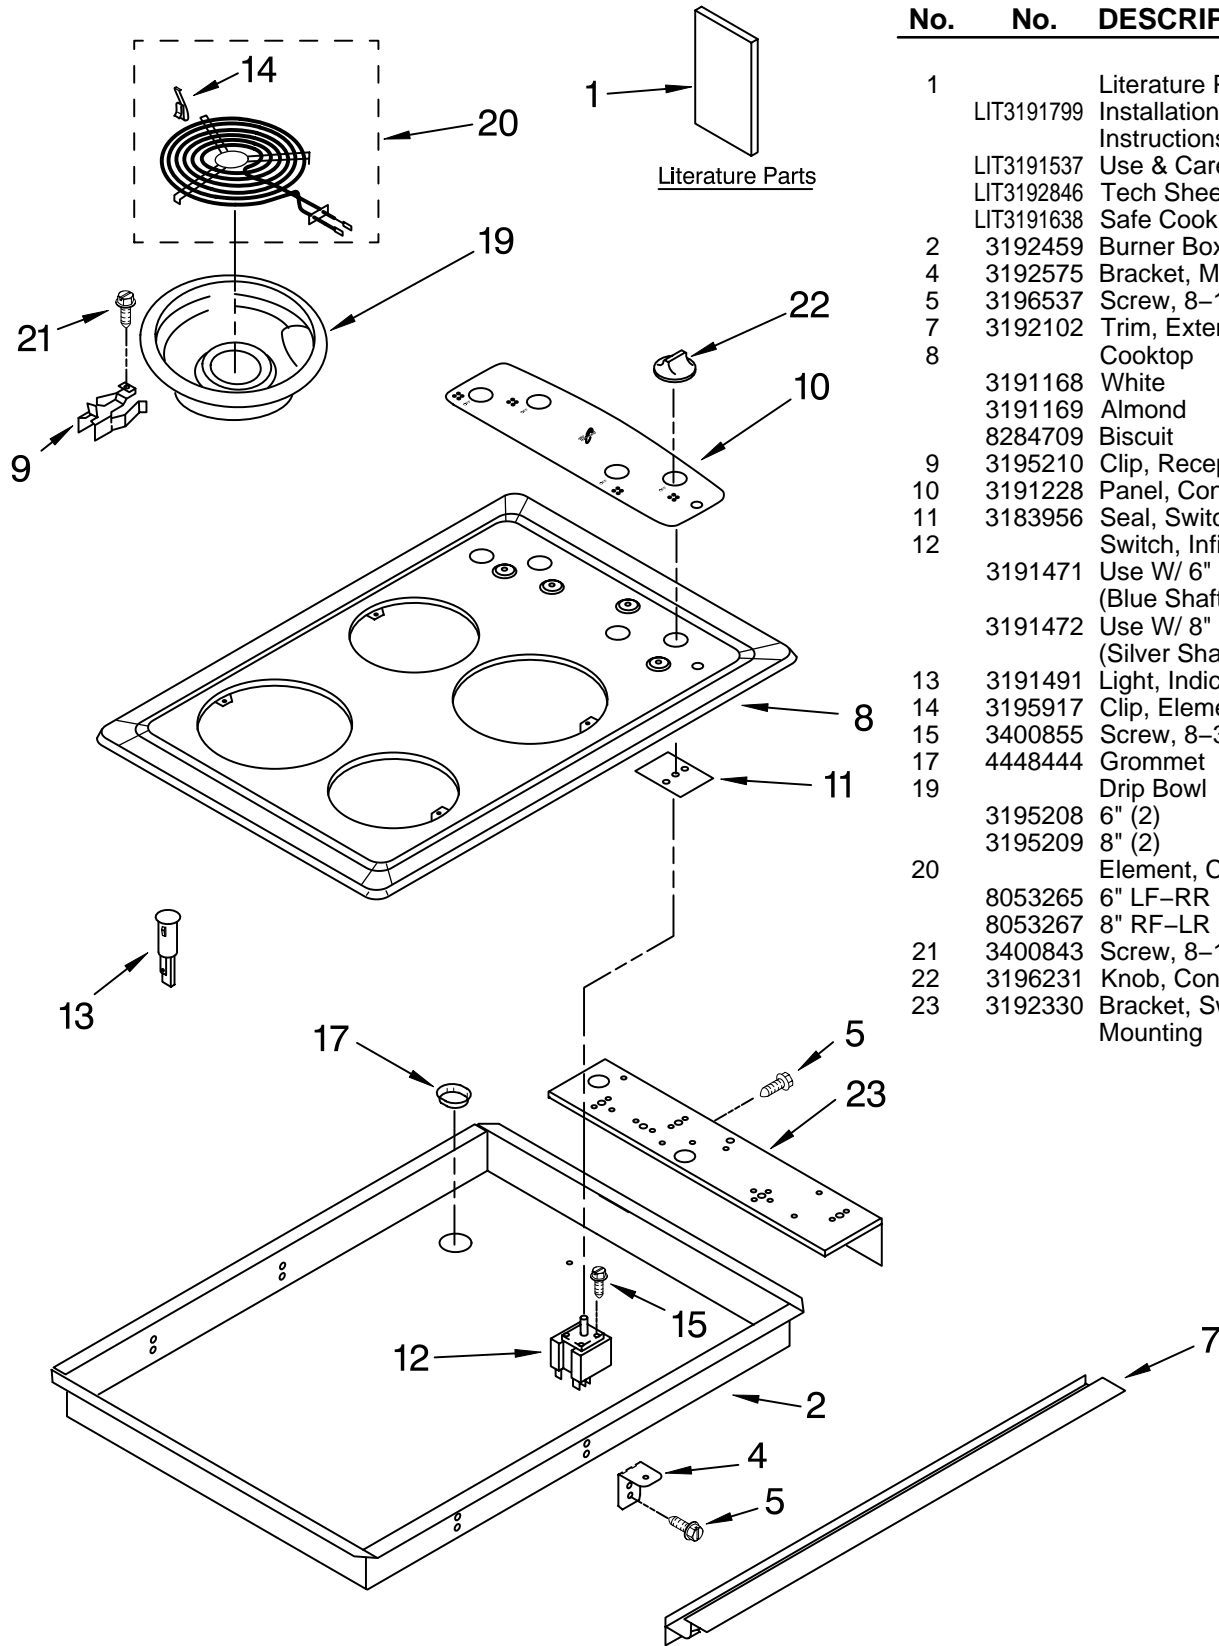

COOKTOP PARTS

For Models: RS610PXGW3, RS610PXGN3, RS610PXGV3
(White) (Almond) (Black on Biscuit)

30" DROP-IN
ELECTRIC
STANDARD CLEAN
OVEN

Illus. No.	Part No.	DESCRIPTION
1	LIT3191799	Literature Parts Installation Instructions
	LIT3191537	Use & Care Guide
	LIT3192846	Tech Sheet
	LIT3191638	Safe Cooking Tips
2	3192459	Burner Box
4	3192575	Bracket, Mounting
5	3196537	Screw, 8-18 x 3/8
7	3192102	Trim, Extension
8		Cooktop
	3191168	White
	3191169	Almond
	8284709	Biscuit
9	3195210	Clip, Receptacle
10	3191228	Panel, Control
11	3183956	Seal, Switch (4)
12		Switch, Infinite
	3191471	Use W/ 6" Surface (Blue Shaft)
	3191472	Use W/ 8" Surface (Silver Shaft)
13	3191491	Light, Indicator
14	3195917	Clip, Element
15	3400855	Screw, 8-32 x 1/4
17	4448444	Grommet
19		Drip Bowl
	3195208	6" (2)
	3195209	8" (2)
20		Element, Coil
	8053265	6" LF-RR
	8053267	8" RF-LR
21	3400843	Screw, 8-18 x 3/8
22	3196231	Knob, Control (4)
23	3192330	Bracket, Switch Mounting

FOR ORDERING INFORMATION REFER TO PARTS PRICE LIST

CONTROL PANEL PARTS

For Models:RS610PXGW3, RS610PXGN3, RS610PXGV3
(White) (Almond) (Black on Biscuit)

Illus. No.	Part No.	DESCRIPTION
-------------------	-----------------	--------------------

NOTE: The screws and nuts required to attach a part are listed immediately following that part.

- | | | |
|---|---------|--|
| 1 | 4456313 | Control Panel Assy.
W/Membrane Switch |
| | 4449745 | Screw |
| | 3400832 | Screw |
| 2 | 4451034 | Gasket,
Control Panel |
| 3 | 4453193 | Microcomputer |
| | 4449745 | Screw |